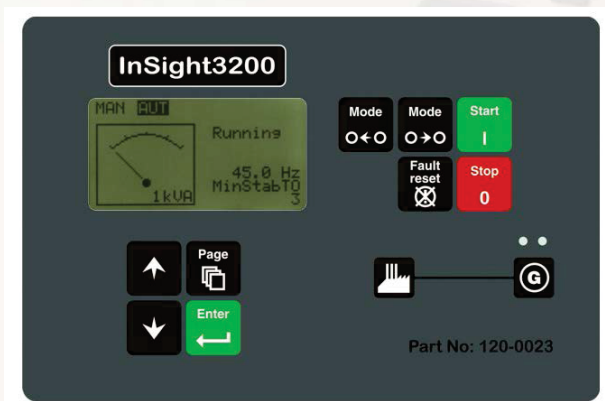

AJ POWER

DIGITAL CONTROL PANELS

For Greater Reliability and Accuracy

Diesel generating sets worldwide

INSIGHT3200

The InSight3200 is a microcontroller based generator control unit that is used to start and stop the genset manually or via a remote start signal when in automatic mode. The device is designed to run and monitor system parameters to ensure fail-safe genset operation. The InSight3200 provides indication of operational status and fault conditions via its LCD display.

INPUTS/ OUTPUTS

- 3 phase generator voltage inputs
 - 3 phase generator current inputs
 - 12 or 24V battery power supply input
 - Oil pressure and coolant temperature analogue inputs
 - Cranking relay output
 - Fuel solenoid relay output
 - Alarm output
 - 1 programmable binary output *
 - 1 programmable binary input*
- *(Input/output expansion card option available)
*(3rd analogue input for fuel level measurement)

FUNCTIONS

- Manual and automatic genset starting and stopping
- True RMS voltage and current measurements
- kVA measurement
- Generator and engine protection features
- Engine pre-glow control
- Engine hour measurement and maintenance call
- Engine temperature, oil pressure and fuel level measurement
- Adjustable operating modes
- Digital bar graph displays of engine temperature and oil pressure
- CAN bus interface for electronic engine compatibility and ECU diagnostics.
- Recording of last 119 alarm failures
- PC and/ or front panel configurable